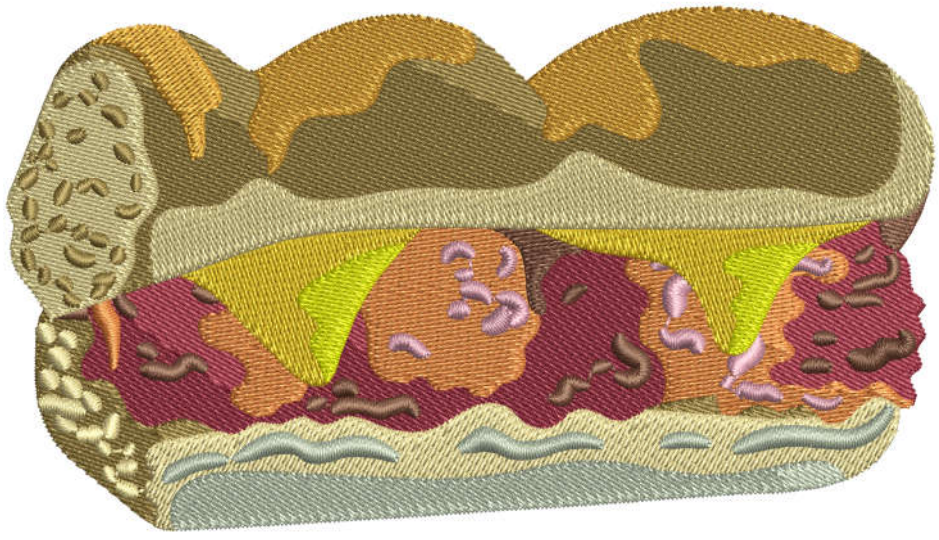

Production Worksheet

Wilcom TrueSizer
Design: E-20277 4x4
Colorway: Madeira Classic 40

Stitches: 14890
Colors: 10
Height: 2.14 in
Width: 3.80 in
Zoom: 1.27

Machine format: Tajima
Color changes: 10
Stops: 11
Trims: 42
Auto fabric: Fabric Name
Required stabilizer: Stabilizer
Left: 48.2 mm
Right: 48.2 mm
Up: 27.2 mm
Down: 27.2 mm
EndX: 0.00 in
EndY: 0.00 in
Area: 8.12 in²
Max Stitch: 7.3 mm
Min Stitch: 0.2 mm
Max jump: 7.0 mm
Total Thread: 256.77ft
Total bobbin: 91.93ft

Production Worksheet

Wilcom TrueSizer
Design: E-20277 5x5
Colorway: Madeira Classic 40

Stitches: 23857
Colors: 10
Height: 2.71 in
Width: 4.80 in
Zoom: 1.00

Machine format: Tajima
Color changes: 10
Stops: 11
Trims: 47
Auto fabric: Fabric Name
Required stabilizer: Stabilizer
Left: 60.9 mm
Right: 60.9 mm
Up: 34.4 mm
Down: 34.4 mm
EndX: 0.00 in
EndY: 0.00 in
Area: 13.01 in²
Max Stitch: 9.2 mm
Min Stitch: 0.3 mm
Max jump: 7.0 mm
Total Thread: 436.47ft
Total bobbin: 163.55ft

Production Worksheet

Wilcom TrueSizer
Design: E-20277 6x6
Colorway: Madeira Classic 40

Stitches: 31849
Colors: 10
Height: 3.26 in
Width: 5.80 in
Zoom: 0.83

Machine format: Tajima
Color changes: 10
Stops: 11
Trims: 53
Auto fabric: Fabric Name
Required stabilizer: Stabilizer
Left: 73.7 mm
Right: 73.7 mm
Up: 41.4 mm
Down: 41.4 mm
EndX: 0.00 in
EndY: 0.00 in
Area: 18.90 in²
Max Stitch: 11.2 mm
Min Stitch: 0.3 mm
Max jump: 7.0 mm
Total Thread: 608.00ft
Total bobbin: 234.12ft