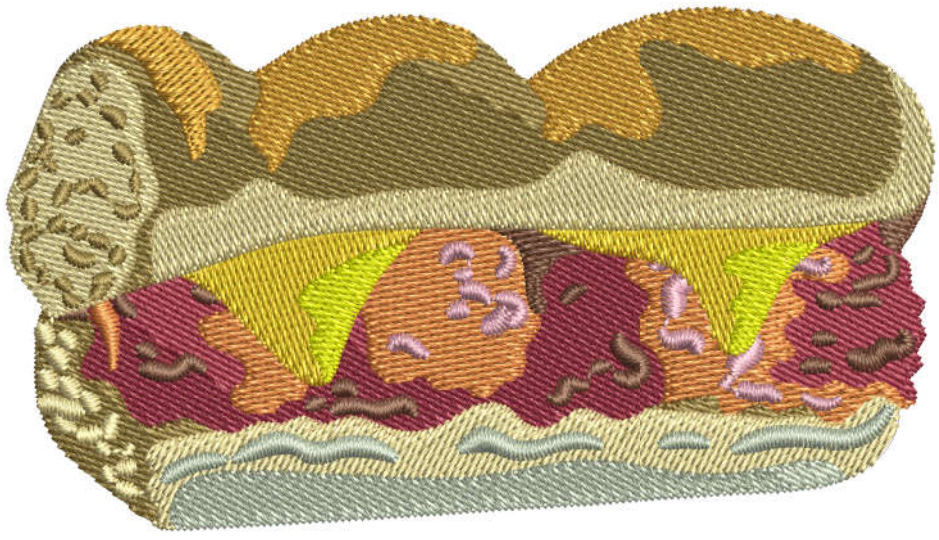

Production Worksheet

Wilcom TrueSizer
Design: E-20277 4x4
Colorway: Madeira Classic 40

Stitches: 14890
Colors: 10
Height: 2.14 in
Width: 3.80 in
Zoom: 1.27

Machine format: Tajima
Color changes: 10
Stops: 11
Trims: 42
Auto fabric: Fabric Name
Required stabilizer: Stabilizer
Left: 48.2 mm
Right: 48.2 mm
Up: 27.2 mm
Down: 27.2 mm
EndX: 0.00 in
EndY: 0.00 in
Area: 8.12 in²
Max Stitch: 7.3 mm
Min Stitch: 0.2 mm
Max jump: 7.0 mm
Total Thread: 256.77ft
Total bobbin: 91.93ft

Stop Sequence:

#	N#	St.	Code	Description	Brand
1.	9	2058	1281	Marron	Madeira Classic 40
2.	26	1593	1978	Light orange	Madeira PolyNeon 40
3.	12	2795	1191	Brown	Madeira Classic 40
4.	10	1092	1172	Orange	Madeira Classic 40
5.	24	872	1158	Drak Brown	Madeira Classic 40
6.	15	525	1321	Light Pink	Madeira Classic 40
7.	4	897	1064	golden	Madeira Classic 40
8.	25	378	1995	Yellow	Madeira PolyNeon 40
9.	16	3035	1066	Fune / Sand	Madeira Classic 40
10.	12	509	1191	Brown	Madeira Classic 40
11.	19	1134	1010	Light Grey	Madeira Classic 40

Production Worksheet

Wilcom TrueSizer
Design: E-20277 5x5
Colorway: Madeira Classic 40

Stitches: 23857
Colors: 10
Height: 2.71 in
Width: 4.80 in
Zoom: 1.00

Machine format: Tajima
Color changes: 10
Stops: 11
Trims: 47
Auto fabric: Fabric Name
Required stabilizer: Stabilizer
Left: 60.9 mm
Right: 60.9 mm
Up: 34.4 mm
Down: 34.4 mm
EndX: 0.00 in
EndY: 0.00 in
Area: 13.01 in²
Max Stitch: 9.2 mm
Min Stitch: 0.3 mm
Max jump: 7.0 mm
Total Thread: 436.47ft
Total bobbin: 163.55ft

Production Worksheet

Wilcom TrueSizer
Design: E-20277 6x6
Colorway: Madeira Classic 40

Stitches: 31849
Colors: 10
Height: 3.26 in
Width: 5.80 in
Zoom: 0.83

Machine format: Tajima
Color changes: 10
Stops: 11
Trims: 53
Auto fabric: Fabric Name
Required stabilizer: Stabilizer
Left: 73.7 mm
Right: 73.7 mm
Up: 41.4 mm
Down: 41.4 mm
EndX: 0.00 in
EndY: 0.00 in
Area: 18.90 in²
Max Stitch: 11.2 mm
Min Stitch: 0.3 mm
Max jump: 7.0 mm
Total Thread: 608.00ft
Total bobbin: 234.12ft