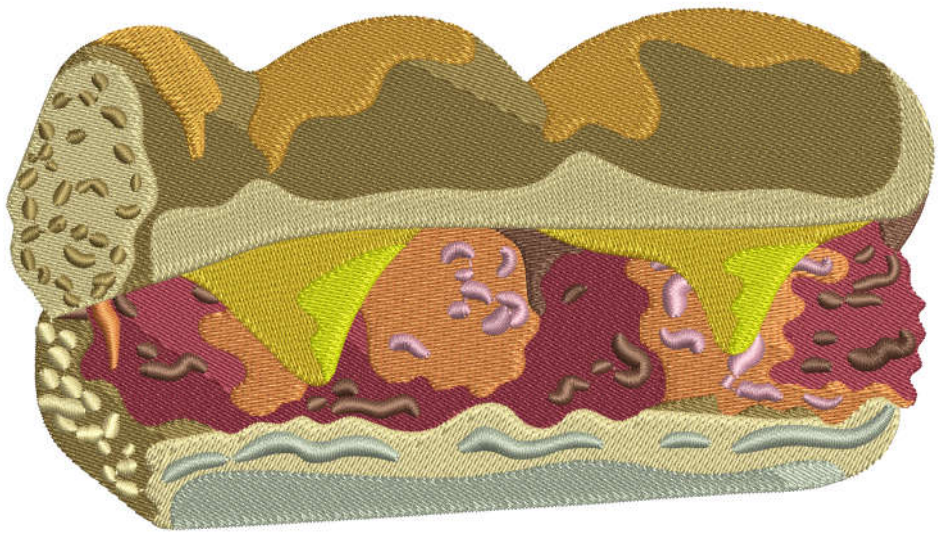

Stop Sequence:

#	N#	St.	Code	Description	Brand
1.	9	4818	1281	Marron	Madeira Classic 40
2.	26	3398	1978	Light orange	Madeira PolyNeon 40
3.	12	6408	1191	Brown	Madeira Classic 40
4.	10	2393	1172	Orange	Madeira Classic 40
5.	24	1458	1158	Drak Brown	Madeira Classic 40
6.	15	850	1321	Light Pink	Madeira Classic 40
7.	4	1998	1064	golden	Madeira Classic 40
8.	25	767	1995	Yellow	Madeira PolyNeon 40
9.	16	6683	1066	Fune / Sand	Madeira Classic 40
10.	12	805	1191	Brown	Madeira Classic 40
11.	19	2269	1010	Light Grey	Madeira Classic 40