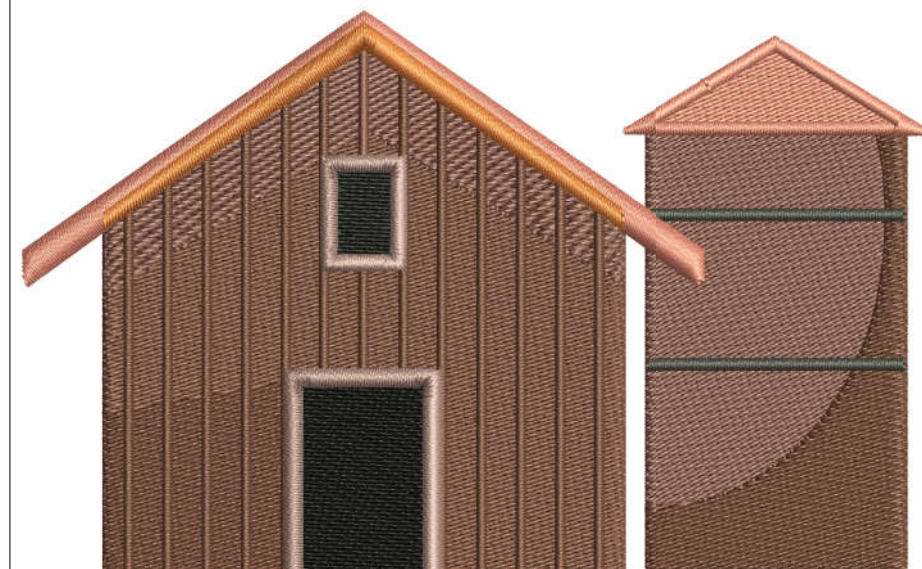

Stop Sequence:

#	N#	St.	Code	Description	Brand
1.	25	2943	1942	Dark Brown	Madeira PolyNeon 40
2.	24	1658	1158	Drak Brown	Madeira Classic 40
3.	2	993	1020	Peach	Madeira Classic 40
4.	22	448	1239	Dark Grey	Madeira Classic 40
5.	24	7023	1158	Drak Brown	Madeira Classic 40
6.	25	931	1942	Dark Brown	Madeira PolyNeon 40
7.	14	1365	1000	Emerald Black	Madeira Classic 40
8.	24	4289	1158	Drak Brown	Madeira Classic 40
9.	18	765	1941		Madeira PolyNeon 40
10.	2	932	1020	Peach	Madeira Classic 40
11.	1	541	1978	Light orange	Madeira PolyNeon 40