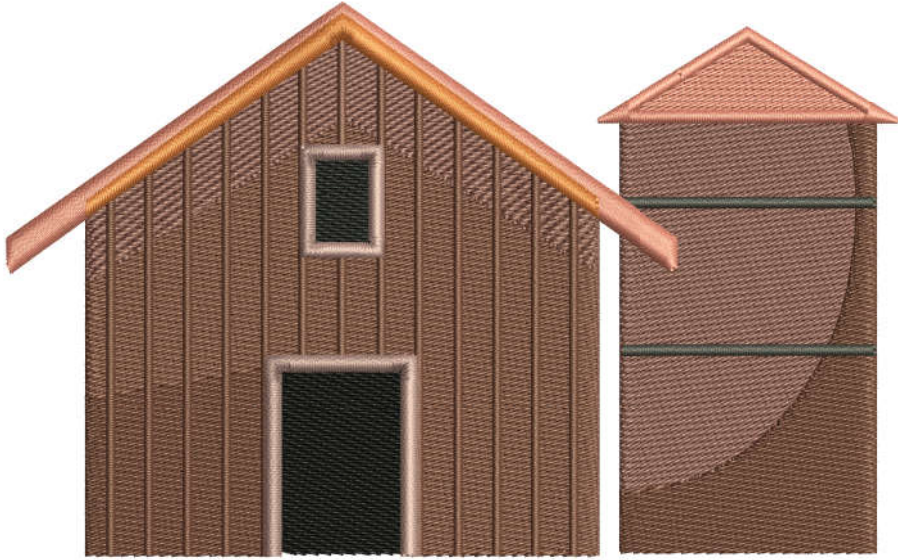

Stop Sequence:

#	N#	St.	Code	Description	Brand
1.	25	4183	1942	Dark Brown	Madeira PolyNeon 40
2.	24	2256	1158	Drak Brown	Madeira Classic 40
3.	2	1280	1020	Peach	Madeira Classic 40
4.	22	539	1239	Dark Grey	Madeira Classic 40
5.	24	10009	1158	Drak Brown	Madeira Classic 40
6.	25	1323	1942	Dark Brown	Madeira PolyNeon 40
7.	14	1904	1000	Emerald Black	Madeira Classic 40
8.	24	5215	1158	Drak Brown	Madeira Classic 40
9.	18	942	1941		Madeira PolyNeon 40
10.	2	1195	1020	Peach	Madeira Classic 40
11.	1	679	1978	Light orange	Madeira PolyNeon 40