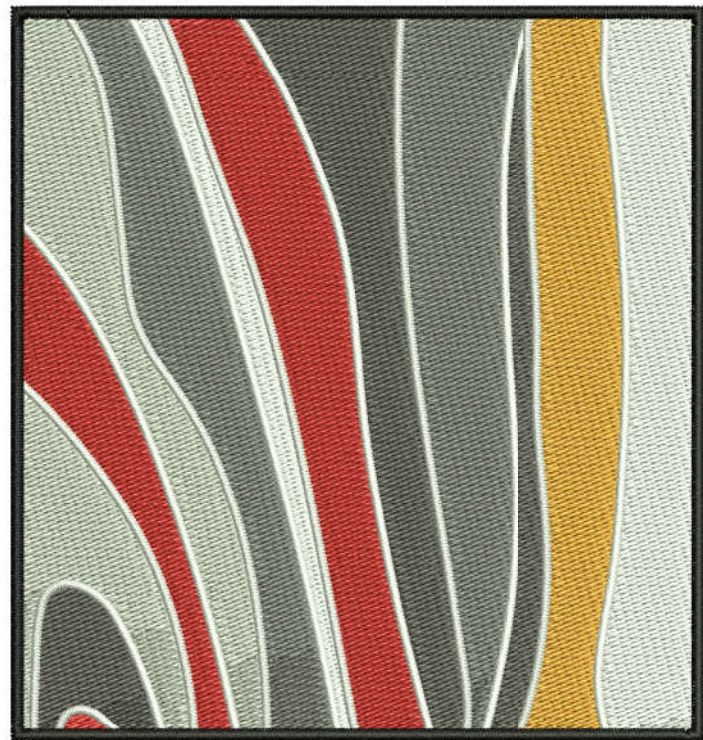

# Production Worksheet

Wilcom TrueSizer  
Design: E-22712 4x4  
Colorway: Madeira Classic 40

Stitches: 28417  
Colors: 7  
Height: 3.84 in  
Width: 3.61 in  
Zoom: 1:1

Machine format: Tajima  
Color changes: 8  
Stops: 9  
Trims: 13  
Auto fabric: Fabric Name  
Required stabilizer: Stabilizer  
Left: 45.8 mm  
Right: 45.8 mm  
Up: 48.7 mm  
Down: 48.7 mm  
EndX: 0.00 in  
EndY: 0.00 in  
Area: 13.83 in<sup>2</sup>  
Max Stitch: 6.9 mm  
Min Stitch: 0.1 mm  
Max jump: 7.0 mm  
Total Thread: 491.30ft  
Total bobbin: 178.70ft

### Stop Sequence:

#	N#	St.	Code	Description	Brand
1.	22	648	1239	Dark Grey	Madeira Classic 40
2.	3	3716	1146	Red	Madeira Classic 40
3.	19	3174	1010	Light Grey	Madeira Classic 40
4.	18	4360	1287	MIde Grey	Madeira Classic 40
5.	13	3450	1001	Super White	Madeira Classic 40
6.	22	3095	1239	Dark Grey	Madeira Classic 40
7.	10	2144	1172	Orange	Madeira Classic 40
8.	13	5645	1001	Super White	Madeira Classic 40
9.	14	2183	1000	Emerald Black	Madeira Classic 40

**Stop Sequence:**

#	N#	St.	Code	Description	Brand
1.	22	■	1289	1239 Dark Grey	Madeira Classic 40
2.	3	■	7662	1146 Red	Madeira Classic 40
3.	19	■	6394	1010 Light Grey	Madeira Classic 40
4.	18	■	8982	1287 Mlde Grey	Madeira Classic 40
5.	13	□	6913	1001 Super White	Madeira Classic 40
6.	22	■	6311	1239 Dark Grey	Madeira Classic 40
7.	10	■	4473	1172 Orange	Madeira Classic 40
8.	13	□	8725	1001 Super White	Madeira Classic 40
9.	14	■	3290	1000 Emerald Black	Madeira Classic 40

### Stop Sequence:

#	N#	St.	Code	Description	Brand
1.	22	■	3324	1239 Dark Grey	Madeira Classic 40
2.	3	■	19670	1146 Red	Madeira Classic 40
3.	19	■	16252	1010 Light Grey	Madeira Classic 40
4.	18	■	23307	1287 Mlde Grey	Madeira Classic 40
5.	13	□	17366	1001 Super White	Madeira Classic 40
6.	22	■	15766	1239 Dark Grey	Madeira Classic 40
7.	10	■	11639	1172 Orange	Madeira Classic 40
8.	13	□	15346	1001 Super White	Madeira Classic 40
9.	14	■	5826	1000 Emerald Black	Madeira Classic 40