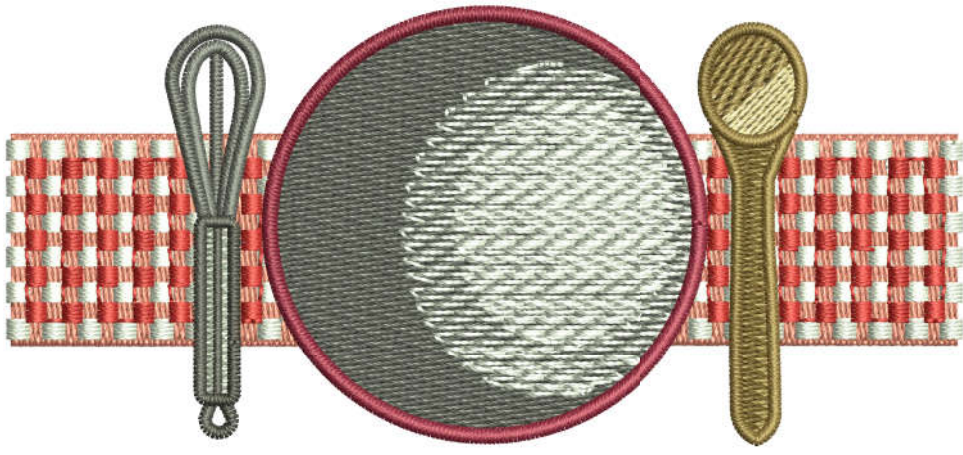

# Production Worksheet

Wilcom TrueSizer  
Design: E-22140 4x4  
Colorway: Madeira Classic 40

Stitches: 12572  
Colors: 9  
Height: 1.73 in  
Width: 3.77 in  
Zoom: 1.32

Machine format: Tajima  
Color changes: 10  
Stops: 11  
Trims: 12  
Auto fabric: Fabric Name  
Required stabilizer: Stabilizer  
Left: 47.8 mm  
Right: 47.8 mm  
Up: 22.0 mm  
Down: 22.0 mm  
EndX: 0.00 in  
EndY: 0.00 in  
Area: 6.52 in<sup>2</sup>  
Max Stitch: 6.7 mm  
Min Stitch: 0.3 mm  
Max jump: 6.7 mm  
Total Thread: 223.46ft  
Total bobbin: 81.20ft

### Stop Sequence:

#	N#	St.	Code	Description	Brand
1.	28		2684 1020	Peach	Madeira Classic 40
2.	13		1864 1001	Super White	Madeira Classic 40
3.	3		1048 1146	Red	Madeira Classic 40
4.	18		2665 1287	Mlde Grey	Madeira Classic 40
5.	13		1003 1001	Super White	Madeira Classic 40
6.	9		754 1281	Marron	Madeira Classic 40
7.	16		238 1066	Fune / Sand	Madeira Classic 40
8.	12		1088 1191	Brown	Madeira Classic 40
9.	19		215 1010	Light Grey	Madeira Classic 40
10.	18		606 1287	Mlde Grey	Madeira Classic 40
11.	22		405 1239	Dark Grey	Madeira Classic 40

# Production Worksheet

Wilcom TrueSizer  
Design: E-22140 6x6  
Colorway: Madeira Classic 40

Stitches: 23231  
Colors: 9  
Height: 2.64 in  
Width: 5.77 in  
Zoom: 0.86

Machine format: Tajima  
Color changes: 10  
Stops: 11  
Trims: 12  
Auto fabric: Fabric Name  
Required stabilizer: Stabilizer  
Left: 73.2 mm  
Right: 73.2 mm  
Up: 33.6 mm  
Down: 33.5 mm  
EndX: 0.00 in  
EndY: 0.00 in  
Area: 15.23 in<sup>2</sup>  
Max Stitch: 6.9 mm  
Min Stitch: 0.3 mm  
Max jump: 6.9 mm  
Total Thread: 458.21ft  
Total bobbin: 178.87ft